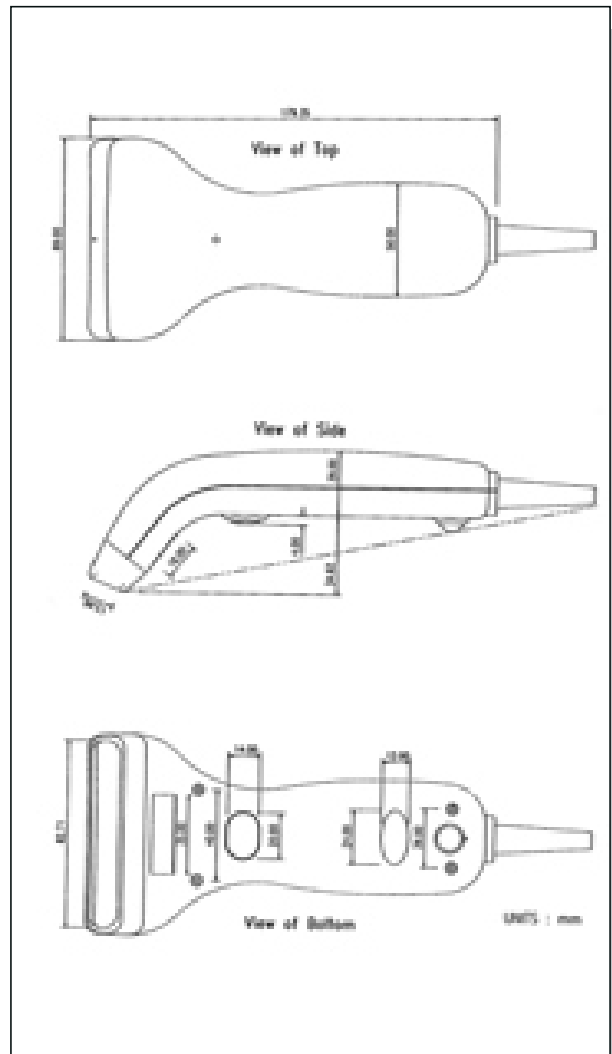

SPECIFICATIONS

Engineering Design

Light source	660nm Red LED Array
Power source	+5V DC, $\pm 5\%$
Photo sensor	2048 PIXEL CCD
Processor	Intel 8C31
Decoder	Proprietary
Body material	ABS
Cable	2.0 Meter, Straight
Weight	130g without cable
Interface	TTL, Keyboard Wedge, RS-232, Wand Emulation, OCIA, USB, and etc.

Performance

Scan rate	200 scans per second
Resolution	0.1mm(4 mil) Max.
Print contrast ratio	45% Min
Depth of Field	0~100mm
Width of field	82mm(max.)
Power consumption	60mA(for low-power series) 120mA(for normal series)
Shock resistance	1 meter drop onto concrete
Readable barcodes	Code 39, Full ASCII Code 39, UPC/EAN/JAN, CODABAR, Interleaved 2/5, Code 128, Code 11, Code 93, MSI/PLESSEY, Code 4 GS1 Databar (RSS Code)

Operating Environment

Operating temperature	0°C~50°C
Storage temperature	-10°C~60°C
Relative humidity	5% to 95% noncondensing
EMI emission	FCC class A, CE
Ambient light	50,000 Lux
Connectivity	DB9, DB25, AMP, RJ-45, RJ-11, DIN5, DIN6, PS/2...

DIMENSIONS:

Rachna Overseas Private Limited

AN ISO 9001: 2008 CERTIFIED COMPANY

CORPORATE OFFICE-CUM-WORKS

Plot No. 664-P, Pace City - II, Sector-37, Gurgaon-122 001, Haryana Tel. : (0124) 4539300 to 398 Fax : (0124) 4539399

E-mail : ho@ropl.in Website : www.ropl.in

REGIONAL OFFICES

NEW DELHI

Pragati Tower, 10th Floor,
26, Rajendra Place,
New Delhi-110 008
PH. : 25737287, 25710852,
25710853, 25711751
Fax : (011) 25754185
Email : delhi@ropl.in

BANGALORE

161, Wheelers Road,
Frazer Town,
Bangalore - 560 005
PH. : 080-41250452
41250453, 41250508
Fax : 080-41250509
Email : bangalore@ropl.in

MUMBAI

213/D-Wing, Crystal Plaza,
Opposite Infinity Mall,
New Link Road, Andheri (West),
Mumbai - 400053
PH. : 022-66955396-98,
Fax : 022-66955399
Email : mumbai@ropl.in

KOLKATA

50-D, Hazra Road, Ground Floor,
Kolkata - 700 019
PH. : 033-32588611, 32597917,
64500318, 24851907
Fax : 033-24851693
Email : kolkata@ropl.in

CHENNAI

302, Challa Mall Complex, No. 11,
Sir Thyagaraya Road, Pondy Bazaar,
T. Nagar, Chennai - 600 017
PH. : 044-42127881-82
Fax : 044-42127880
E-mail: chennai@ropl.in

HYDERABAD

#12-2-786/14, Ground Floor,
Dilshad Nagar Colony, Rethibowli,
Medhipatnam, Hyderabad-500 028
PH. : 040-23510380, 09394436751,
09394436752, 09866221217
E-mail : hyderabad@ropl.in